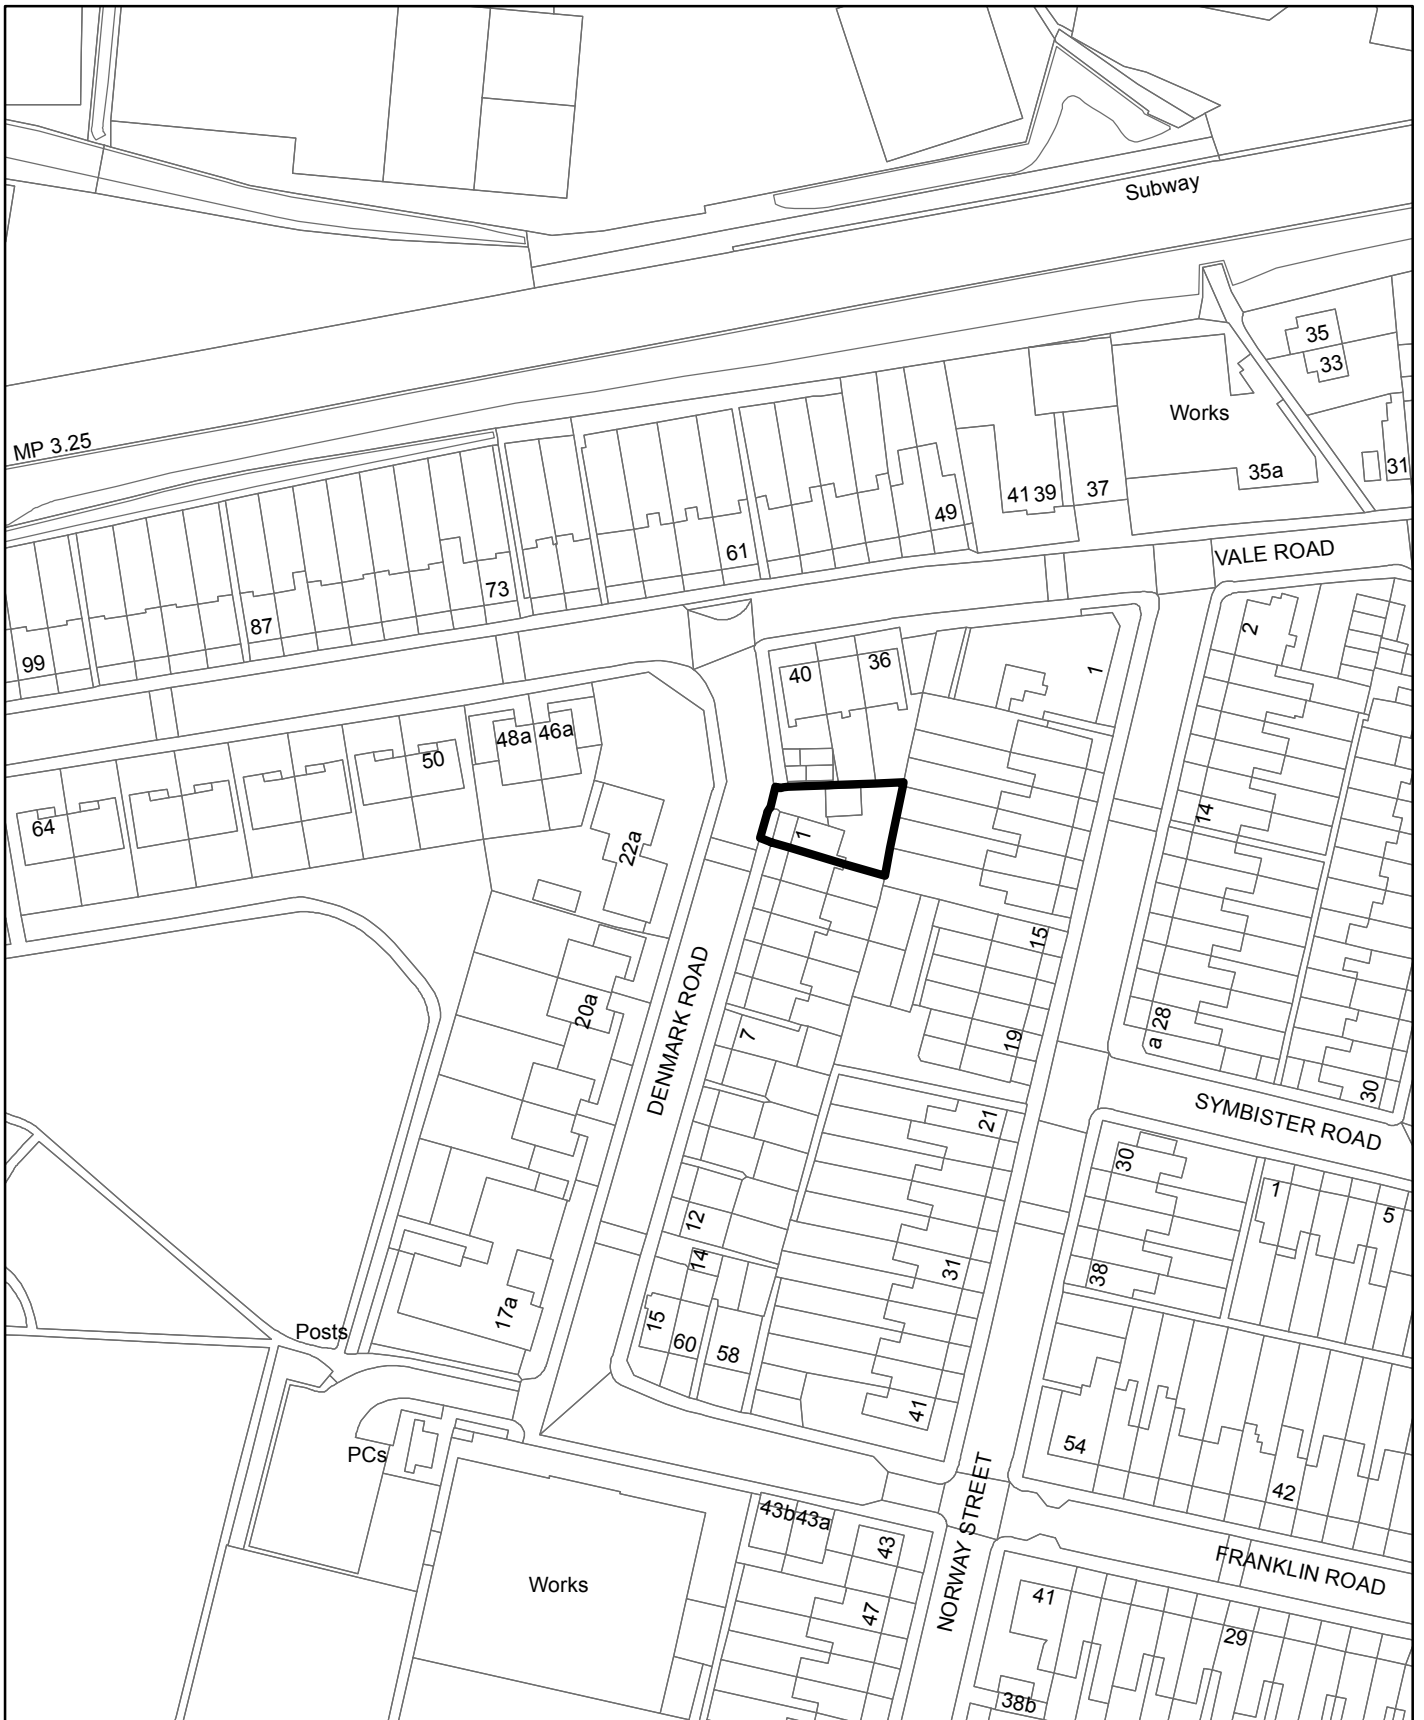

# BH2017/01818 1 Denmark Road, Portslade

**Brighton & Hove  
City Council**

**Scale: 1:1,250**